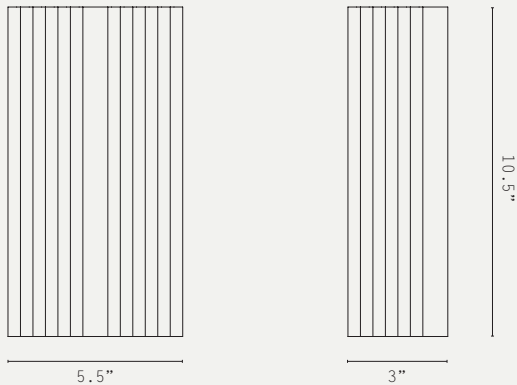

DESIGNED BY WILL EARL 2023
MADE IN ENGLAND

METAL FINISHES:

ANTIQUE BRASS

BRONZE

PRODUCT CODES:

U.TOR.W2.AB - ANTIQUE BRASS
U.TOR.W2.BZ - BRONZE