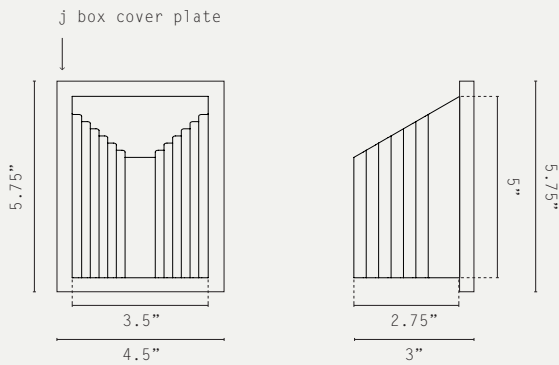

PRODUCT CODES:

U.TOR.W1.S.AB - ANTIQUÉ BRASS
U.TOR.W1.S.BZ - BRONZE