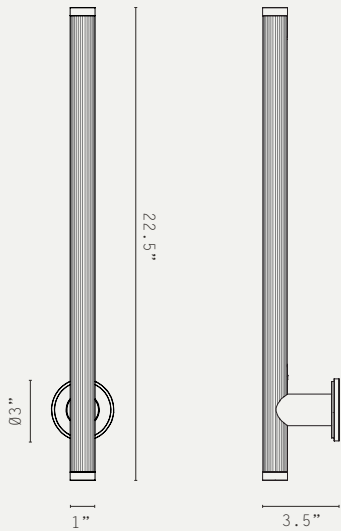

J.ADAMS&Co

TALBOT WALL LIGHT (US WIRED)

LIGHT SOURCE:

LINEAR 24V LED MODULE
2700K / 6W / 90+ CRI /
510 LUMENS (SOURCE)

DIMMING:

PHASE (MAINS) DIMMING USING
SUPPLIED 24V DRIVER

VOLTAGE:

24V DC (REMOTE DRIVER UP TO
30' FROM FITTING)

CERTIFICATIONS:

UL (ON REQUEST)

MATERIALS:

BRASS

WEIGHT:

4 LB (APPROX)

OPTIONS / ACCESSORIES:

DALI DRIVER

4" J-BOX COVER PLATE

ADDITIONAL INFO:

DESIGNED BY WILL EARL 2025

MADE IN ENGLAND

METAL FINISHES:

- ANTIQUE BRASS
- BRONZE
- SATIN BRASS
- SATIN NICKEL

PRODUCT CODES:

- U.TBT.WL.PL.AB - ANTIQUE BRASS
- U.TBT.WL.PL.BZ - BRONZE
- U.TBT.WL.PL.SB - SATIN BRASS
- U.TBT.WL.PL.SN - SATIN NICKEL