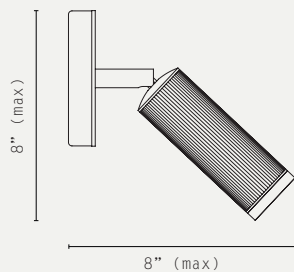

SPOT UNSWITCHED WALL LIGHT (US WIRED)

LIGHT SOURCE:

GU10 LAMP BASE (4W MAX, LED)
1.4" MAX DIAMETER

LAMP SUPPLIED:

1 X GU10 MR11 / 3000K / 4W /
250 LUMENS / 36° BEAM

DIMMABLE:

PHASE DIMMING (USING SUPPLIED
LAMP)

VOLTAGE:

120V AC

CERTIFICATIONS:

UL / cUL

MATERIALS:

BRASS

WEIGHT:

2.5 LB (APPROX)

ADDITIONAL INFO:

MOUNTS DIRECTLY TO STANDARD 4"
JUNCTION BOX
DESIGNED BY WILL EARL 2019
MADE IN ENGLAND

METAL FINISHES:

-  ANTIQUE BRASS
-  BRONZE
-  SATIN BRASS
-  SATIN NICKEL

PRODUCT CODES:

- U.SP.W1.NS.AB - ANTIQUE BRASS
- U.SP.W1.NS.BZ - BRONZE
- U.SP.W1.NS.SB - SATIN BRASS
- U.SP.W1.NS.SN - SATIN NICKEL