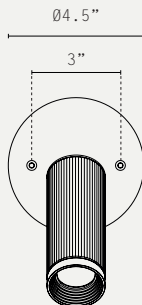

SPOT UNSWITCHED WALL LIGHT (US WIRED)

LIGHT SOURCE:

GU10 LAMP BASE (4W MAX, LED)
1.4" MAX DIAMETER

LAMP SUPPLIED:

1 X GU10 MR11 / 3000K / 4W /
250 LUMENS / 36° BEAM

DIMMABLE:

PHASE DIMMING (USING SUPPLIED
LAMP)

VOLTAGE:

120V AC

CERTIFICATIONS:

UL / cUL

MATERIALS:

BRASS

WEIGHT:

2.5 LB (APPROX)

ADDITIONAL INFO:

MOUNTS DIRECTLY TO STANDARD 4"
JUNCTION BOX
DESIGNED BY WILL EARL 2019
MADE IN ENGLAND

METAL FINISHES:

-  ANTIQUE BRASS
-  BRONZE
-  SATIN BRASS
-  SATIN NICKEL

PRODUCT CODES:

- U.SP.W1.NS.AB - ANTIQUE BRASS
- U.SP.W1.NS.BZ - BRONZE
- U.SP.W1.NS.SB - SATIN BRASS
- U.SP.W1.NS.SN - SATIN NICKEL