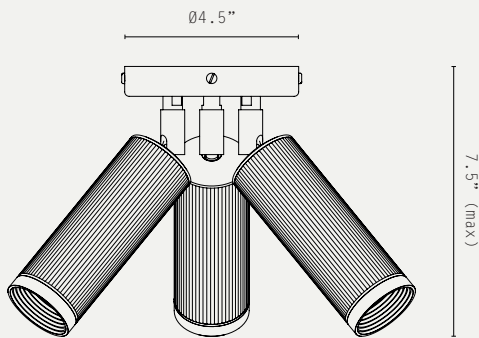

SPOT TRIPLE CEILING LIGHT (US WIRED)

LIGHT SOURCE:

GU10 LAMP BASE (4W MAX, LED)
1.4" MAX DIAMETER

LAMP SUPPLIED:

3 X GU10 MR11 / 3000K / 4W /
250 LUMENS / 36° BEAM

DIMMABLE:

PHASE (MAINS) DIMMING (USING
SUPPLIED LAMP)

VOLTAGE:

120V AC

CERTIFICATIONS:

UL / cUL

MATERIALS:

BRASS

WEIGHT:

4.5 LB (APPROX)

ADDITIONAL INFO:

MOUNTS DIRECTLY TO STANDARD 4"
JUNCTION BOX
DESIGNED BY WILL EARL 2019
MADE IN ENGLAND

METAL FINISHES:

-  ANTIQUE BRASS
-  BRONZE
-  SATIN BRASS
-  SATIN NICKEL

PRODUCT CODES:

- U.SP.3.AB - ANTIQUE BRASS
- U.SP.3.BZ - BRONZE
- U.SP.3.SB - SATIN BRASS
- U.SP.3.SN - SATIN NICKEL