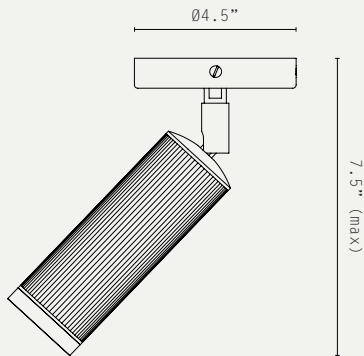

SPOT SINGLE CEILING LIGHT (US WIRED)

LIGHT SOURCE:

GU10 LAMP BASE (4W MAX, LED)
1.4" MAX DIAMETER

LAMP SUPPLIED:

1 X GU10 MR11 / 3000K / 4W /
250 LUMENS / 36° BEAM

DIMMABLE:

PHASE DIMMING (USING SUPPLIED
LAMP)

VOLTAGE:

120V AC

CERTIFICATIONS:

UL / cUL

MATERIALS:

BRASS

WEIGHT:

2 LB (APPROX)

ADDITIONAL INFO:

MOUNTS DIRECTLY TO STANDARD 4"
JUNCTION BOX
DESIGNED BY WILL EARL 2019
MADE IN ENGLAND

METAL FINISHES:

-  ANTIQUE BRASS
-  BRONZE
-  SATIN BRASS
-  SATIN NICKEL

PRODUCT CODES:

- U.SP.1.AB - ANTIQUE BRASS
- U.SP.1.BZ - BRONZE
- U.SP.1.SB - SATIN BRASS
- U.SP.1.SN - SATIN NICKEL