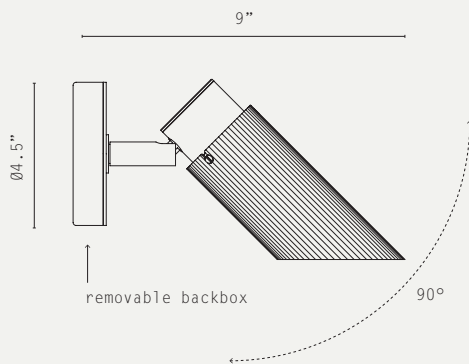

PRODUCT CODES:

- U.SPP.C.W.AB - ANTIQUE BRASS
- U.SPP.C.W.BZ - BRONZE
- U.SPP.C.W.SB - SATIN BRASS
- U.SPP.C.W.SN - SATIN NICKEL