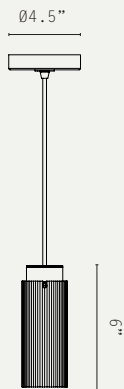

SPOT PRO PENDANT (US WIRED)

LIGHT SOURCE:

GU10 LAMP BASE
(6W MAX, LED ONLY)

LAMP SUPPLIED:

1 X GU10 / 2700K / 5W / 350
LUMENS / 97 CRI

DIMMING:

PHASE (MAINS) DIMMING

VOLTAGE:

120V AC

CERTIFICATIONS:

UL ON REQUEST

MATERIALS:

BRASS

WEIGHT:

1.7 LB (APPROX)

SUSPENSION:

ADJUSTABLE BRAIDED CABLE

ADDITIONAL INFO:

DESIGNED BY WILL EARL 2024

MADE IN ENGLAND

SPOT PRO 160 PENDANT:

SPOT PRO 260 PENDANT:

METAL FINISHES:

-  ANTIQUE BRASS
-  BRONZE
-  SATIN BRASS
-  SATIN NICKEL

PRODUCT CODES:

SPOT PRO 160

- U.SPP.P16.AB - ANTIQUE BRASS
- U.SPP.P16.BZ - BRONZE
- U.SPP.P16.SB - SATIN BRASS
- U.SPP.P16.SN - SATIN NICKEL

SPOT PRO 260

- U.SPP.P26.AB - ANTIQUE BRASS
- U.SPP.P26.BZ - BRONZE
- U.SPP.P26.SB - SATIN BRASS
- U.SPP.P26.SN - SATIN NICKEL