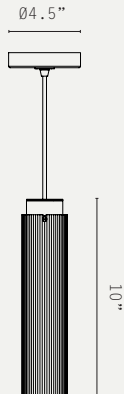

SPOT PRO PENDANT (US WIRED)

LIGHT SOURCE:

GU10 LAMP BASE
(6W MAX, LED ONLY)

LAMP SUPPLIED:

1 X GU10 / 2700K / 5W / 350
LUMENS / 97 CRI

DIMMING:

PHASE (MAINS) DIMMING

VOLTAGE:

120V AC

CERTIFICATIONS:

UL ON REQUEST

MATERIALS:

BRASS

WEIGHT:

1.7 LB (APPROX)

SUSPENSION:

ADJUSTABLE BRAIDED CABLE

ADDITIONAL INFO:

DESIGNED BY WILL EARL 2024

MADE IN ENGLAND

SPOT PRO 160 PENDANT:

SPOT PRO 260 PENDANT:

METAL FINISHES:

-  ANTIQUE BRASS
-  BRONZE
-  SATIN BRASS
-  SATIN NICKEL

PRODUCT CODES:

SPOT PRO 160

- U.SPP.P16.AB - ANTIQUE BRASS
- U.SPP.P16.BZ - BRONZE
- U.SPP.P16.SB - SATIN BRASS
- U.SPP.P16.SN - SATIN NICKEL

SPOT PRO 260

- U.SPP.P26.AB - ANTIQUE BRASS
- U.SPP.P26.BZ - BRONZE
- U.SPP.P26.SB - SATIN BRASS
- U.SPP.P26.SN - SATIN NICKEL