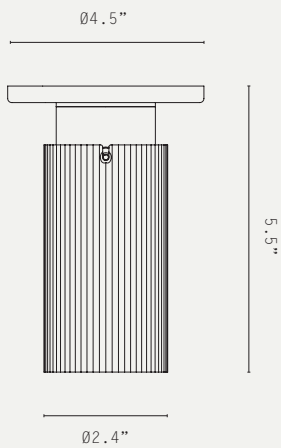

SPOT PRO DOWNLIGHT (US WIRED)

LIGHT SOURCE:

GU10 (4W MAX, LED ONLY)

MATERIALS:

BRASS

LAMP SUPPLIED:

1 X GU10 / 2700K / 4W / 350
LUMENS / 97 CRI / 36° BEAM

WEIGHT:

0.5 KG (APPROX)

DIMMING:

PHASE DIMMING

ADDITIONAL INFO:

DESIGNED BY WILL EARL 2023

MADE IN ENGLAND

VOLTAGE:

120V AC