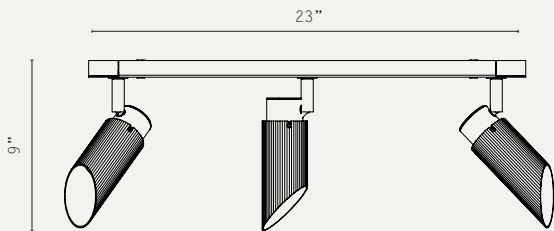

SPOT PRO TRIPLE CEILING LIGHT (US WIRED)

LIGHT SOURCE:

GU10 LAMP BASE
(6W MAX, LED ONLY)

LAMP SUPPLIED:

3 X GU10 / 2700K / 5W /
350 LUMENS / 97 CRI / 36° BEAM

DIMMING:

PHASE (MAINS) DIMMING

VOLTAGE:

120V AC

CERTIFICATIONS:

UL ON REQUEST

MATERIALS:

BRASS

WEIGHT:

9 LB (APPROX)

ADDITIONAL INFO:

350° ROTATION / 90° TILT
DESIGNED BY WILL EARL 2024
MADE IN ENGLAND

METAL FINISHES:

-  ANTIQUE BRASS
-  BRONZE
-  SATIN BRASS
-  SATIN NICKEL

PRODUCT CODES:

- U.SPP.C.3L.AB - ANTIQUE BRASS
- U.SPP.C.3L.BZ - BRONZE
- U.SPP.C.3L.SB - SATIN BRASS
- U.SPP.C.3L.SN - SATIN NICKEL