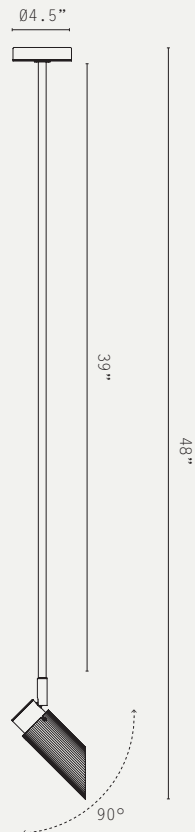

J.ADAMS&Co

SPOT PRO CEILING LIGHT (US WIRED)

LIGHT SOURCE:

GU10 (6W MAX, LED ONLY)

MATERIALS:

BRASS

LAMP SUPPLIED:

1 X GU10 / 2700K / 5W / 350
LUMENS / 97 CRI / 36° BEAM

WEIGHT:

500 DROP: 2 LB (APPROX)
1000 DROP: 2.5 LB (APPROX)

DIMMING:

PHASE DIMMING

HANGING OPTIONS:

DROP ROD

VOLTAGE:

120V AC

ADDITIONAL INFO:

350° ROTATION / 90° TILT
DESIGNED BY WILL EARL 2023
MADE IN ENGLAND

CERTIFICATIONS:

UL (ON REQUEST)

SPOT PRO CEILING 500:

SPOT PRO CEILING 1000:

METAL FINISHES:

-  ANTIQUE BRASS
-  BRONZE
-  SATIN BRASS
-  SATIN NICKEL

PRODUCT CODES:

500 DROP ROD

- U.SPP.C50.AB - ANTIQUE BRASS
- U.SPP.C50.BZ - BRONZE
- U.SPP.C50.SB - SATIN BRASS
- U.SPP.C50.SN - SATIN NICKEL

1000 DROP ROD

- U.SPP.C100.AB - ANTIQUE BRASS
- U.SPP.C100.BZ - BRONZE
- U.SPP.C100.SB - SATIN BRASS
- U.SPP.C100.SN - SATIN NICKEL