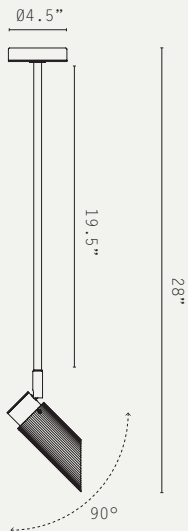

J.ADAMS&Co

SPOT PRO CEILING LIGHT (US WIRED)

LIGHT SOURCE:

GU10 (6W MAX, LED ONLY)

MATERIALS:

BRASS

LAMP SUPPLIED:

1 X GU10 / 2700K / 5W / 350
LUMENS / 97 CRI / 36° BEAM

WEIGHT:

500 DROP: 2 LB (APPROX)
1000 DROP: 2.5 LB (APPROX)

DIMMING:

PHASE DIMMING

HANGING OPTIONS:

DROP ROD

VOLTAGE:

120V AC

ADDITIONAL INFO:

350° ROTATION / 90° TILT
DESIGNED BY WILL EARL 2023
MADE IN ENGLAND

CERTIFICATIONS:

UL (ON REQUEST)

SPOT PRO CEILING 500:

SPOT PRO CEILING 1000:

METAL FINISHES:

-  ANTIQUE BRASS
-  BRONZE
-  SATIN BRASS
-  SATIN NICKEL

PRODUCT CODES:

500 DROP ROD

- U.SPP.C50.AB - ANTIQUE BRASS
- U.SPP.C50.BZ - BRONZE
- U.SPP.C50.SB - SATIN BRASS
- U.SPP.C50.SN - SATIN NICKEL

1000 DROP ROD

- U.SPP.C100.AB - ANTIQUE BRASS
- U.SPP.C100.BZ - BRONZE
- U.SPP.C100.SB - SATIN BRASS
- U.SPP.C100.SN - SATIN NICKEL