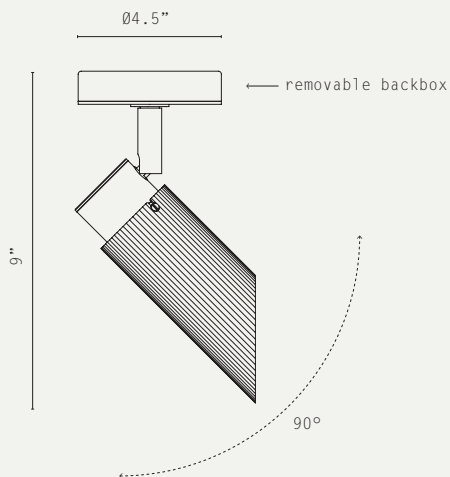

PRODUCT CODES:

U.SPP.C.W.AB - ANTIQUE BRASS
U.SPP.C.W.BZ - BRONZE
U.SPP.C.W.SB - SATIN BRASS
U.SPP.C.W.SN - SATIN NICKEL