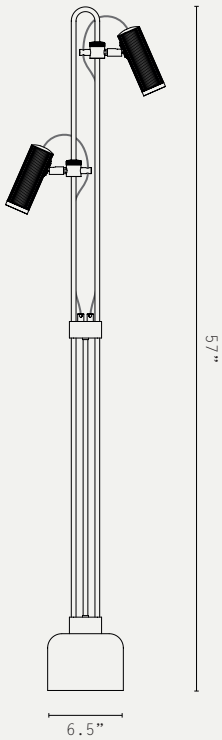

## SPOT FLOOR LIGHT (US WIRED)

### LIGHT SOURCE:

GU10 LAMP BASE (4W MAX, LED)  
1.4" MAX DIAMETER

### LAMP SUPPLIED:

2 X GU10 MR11 / 3000K / 4W /  
250 LUMENS / 36° BEAM

### WEIGHT:

22 LB (APPROX)