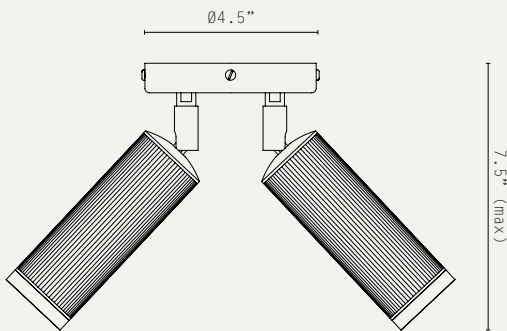

SPOT DOUBLE CEILING LIGHT (US WIRED)

LIGHT SOURCE:

GU10 LAMP BASE (4W MAX, LED)
1.4" MAX DIAMETER

LAMP SUPPLIED:

2 X GU10 MR11 / 3000K / 4W /
250 LUMENS / 36° BEAM

DIMMABLE:

PHASE DIMMING (USING SUPPLIED
LAMP)

VOLTAGE:

120V AC

CERTIFICATIONS:

UL / cUL

MATERIALS:

BRASS

WEIGHT:

3 LB (APPROX)

ADDITIONAL INFO:

MOUNTS DIRECTLY TO STANDARD 4"
JUNCTION BOX
DESIGNED BY WILL EARL 2019
MADE IN ENGLAND

METAL FINISHES:

-  ANTIQUE BRASS
-  BRONZE
-  SATIN BRASS
-  SATIN NICKEL

PRODUCT CODES:

U.SP.2.AB - ANTIQUE BRASS
U.SP.2.BZ - BRONZE
U.SP.2.SB - SATIN BRASS
U.SP.2.SN - SATIN NICKEL