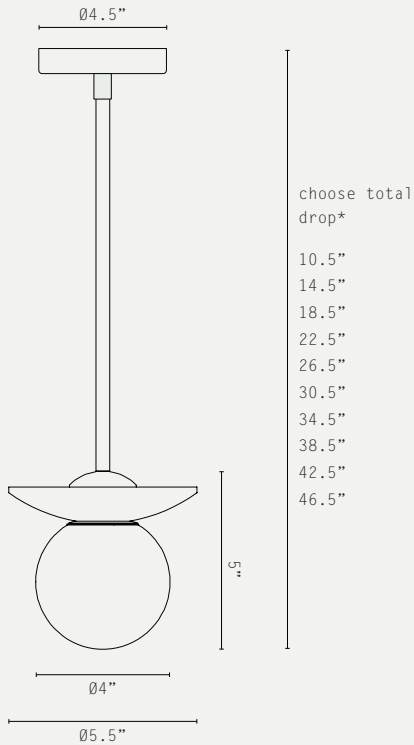

ORBIT PENDANT- DROP ROD (US WIRED)

*longer drop available at extra cost

LIGHT SOURCE:

G9 LAMP BASE
(4W MAX, LED ONLY)

LAMP SUPPLIED:

1 X G9 LED / 2700K / 3W /
250 LUMENS

DIMMABLE:

PHASE DIMMING (USING SUPPLIED
LAMP)

VOLTAGE:

120V AC

CERTIFICATIONS:

UL (ON REQUEST)

MATERIALS:

BRASS, OPAL GLASS,
NATURAL STONE

WEIGHT:

6.5 LB (APPROX)

HANGING OPTIONS:

- DROP ROD AT 4" INCREMENTS

ADDITIONAL INFO:

DESIGNED BY WILL EARL 2022

MADE IN ENGLAND

ROD / CANOPY FINISHES:

-  ANTIQUE BRASS (AB)
-  BRONZE (BZ)
-  SATIN BRASS (SB)
-  SATIN NICKEL (SN)

SURROUND OPTIONS: