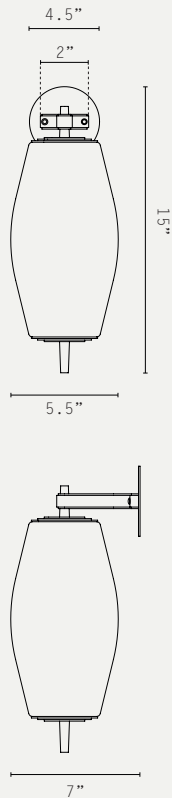

## NOVA WALL LIGHT (US WIRED)

### LIGHT SOURCE:

E26 LAMP BASE (20W MAX)

### WEIGHT:

4 LB (APPROX)