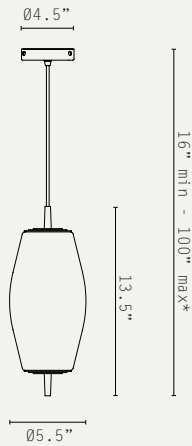

NOVA SLIM PENDANT (US WIRED)

CABLE:

DROP ROD:

*longer drop available at extra cost

LIGHT SOURCE:

E26 LAMP BASE (20W MAX)
G16.5 / A15 SHAPE

LAMP SUPPLIED:

1 X E26 LED / 2700K / 5.5W /
470 LUMENS

WEIGHT:

4 LB (APPROX)

HANGING OPTIONS:

- ADJUSTABLE BRAIDED CABLE
- DROP ROD AT 4" INCREMENTS

ADDITIONAL INFO:

DESIGNED BY WILL EARL 2021

MADE IN ENGLAND

METAL FINISHES: