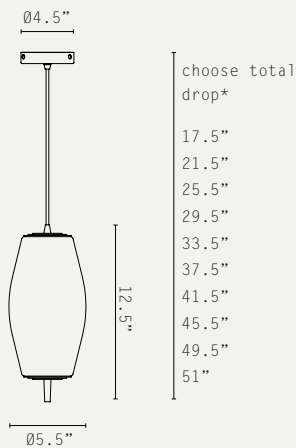

NOVA SLIM PENDANT (US WIRED)

CABLE:

DROP ROD:

*longer drop available at extra cost

LIGHT SOURCE:

E26 LAMP BASE (20W MAX)
G16.5 / A15 SHAPE

LAMP SUPPLIED:

1 X E26 LED / 2700K / 5.5W /
470 LUMENS

WEIGHT:

4 LB (APPROX)

HANGING OPTIONS:

- ADJUSTABLE BRAIDED CABLE
- DROP ROD AT 4" INCREMENTS

ADDITIONAL INFO:

DESIGNED BY WILL EARL 2021

MADE IN ENGLAND

METAL FINISHES: