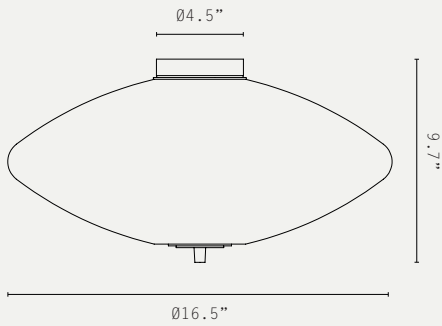

NOVA CEILING LIGHT (US WIRED)

LIGHT SOURCE:

E26 LAMP BASE (20W MAX)

MATERIALS:

BRASS, GLASS

LAMP SUPPLIED:

1 X E26 / 2700K / 8.5W /
470 LUMENS

WEIGHT:

13 LB (APPROX)

DIMMABLE:

PHASE (MAINS) DIMMING (USING
SUPPLIED LAMP)

ADDITIONAL INFO:

DESIGNED BY WILL EARL 2024

MADE IN ENGLAND

VOLTAGE:

120V AC