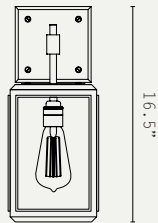

LILAC WALL LIGHT (US WIRED)

SHORT:

TALL:

projection: 10"

LIGHT SOURCE:

E26 LAMP BASE (40W MAX)

LAMP SUPPLIED:

1 X E26 LED / 2200K / 4W /
300 LUMENS

WEIGHT:

SHORT: 4.5 LB (APPROX)

TALL: 8 LB (APPROX)

ADDITIONAL INFO:

DESIGNED BY ADAM YEATS 2021
MADE IN ENGLAND

METAL FINISHES:

GLASS OPTIONS:

PRODUCT CODES: