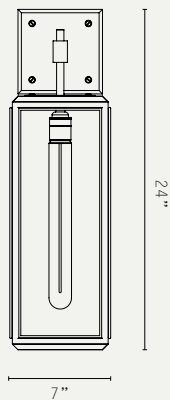

LILAC WALL LIGHT (US WIRED)

SHORT:

TALL:

projection: 10"

LIGHT SOURCE:

E26 LAMP BASE (40W MAX)

LAMP SUPPLIED:

1 X E26 LED / 2200K / 4W /
300 LUMENS

WEIGHT:

SHORT: 4.5 LB (APPROX)

TALL: 8 LB (APPROX)

ADDITIONAL INFO:

DESIGNED BY ADAM YEATS 2021
MADE IN ENGLAND

METAL FINISHES:

GLASS OPTIONS:

PRODUCT CODES: