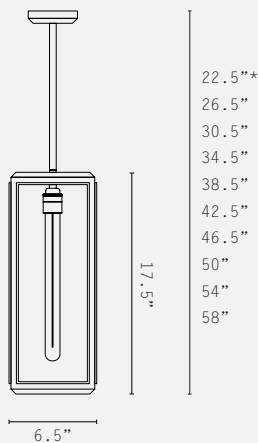

WEIGHT:

SHORT: 4.5 LB (APPROX)
TALL: 8 LB (APPROX)

DIMMABLE:

PHASE (MAINS) DIMMING (USING
SUPPLIED LAMP)

HANGING OPTIONS:

- DROP ROD AT 4" INCREMENTS
(SPECIFY DROP WHEN ORDERING)

VOLTAGE:

120V AC

ADDITIONAL INFO:

DESIGNED BY ADAM YEATS 2015
MADE IN ENGLAND

CERTIFICATIONS:

UL (ON REQUEST)
IP43 / DAMP LOCATION

SHORT:

TALL:

*choose total drop - longer drop available at extra cost

METAL FINISHES: