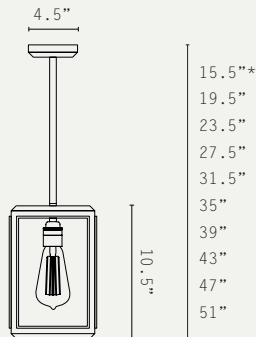

WEIGHT:

SHORT: 4.5 LB (APPROX)
TALL: 8 LB (APPROX)

DIMMABLE:

PHASE (MAINS) DIMMING (USING
SUPPLIED LAMP)

HANGING OPTIONS:

- DROP ROD AT 4" INCREMENTS
(SPECIFY DROP WHEN ORDERING)

VOLTAGE:

120V AC

ADDITIONAL INFO:

DESIGNED BY ADAM YEATS 2015
MADE IN ENGLAND

CERTIFICATIONS:

UL (ON REQUEST)
IP43 / DAMP LOCATION

SHORT:

TALL:

*choose total drop - longer drop available at extra cost

METAL FINISHES: