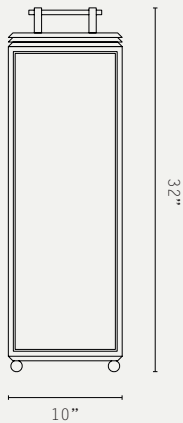

HAZEL FLOOR LIGHT - MAINS (US WIRED)

SHORT:

TALL:

LIGHT SOURCE:

6W LED MODULE
2700K COLOUR TEMPERATURE
120 LUMENS

VOLTAGE:

120V AC

CERTIFICATIONS:

UL (ON REQUEST)
IP44 / DAMP LOCATION

MATERIALS:

BRASS, GLASS

WEIGHT:

SHORT: 13 LB (APPROX)
LARGE: 22 LB (APPROX)

FLEX:

10' BLACK FLEX & PLUG

OPTIONS / ACCESSORIES: