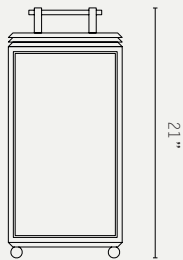

HAZEL FLOOR LIGHT - MAINS (US WIRED)

SHORT:

TALL:

LIGHT SOURCE:

6W LED MODULE
2700K COLOUR TEMPERATURE
120 LUMENS

VOLTAGE:

120V AC

CERTIFICATIONS:

UL (ON REQUEST)
IP44 / DAMP LOCATION

MATERIALS:

BRASS, GLASS

WEIGHT:

SHORT: 13 LB (APPROX)
LARGE: 22 LB (APPROX)

FLEX:

10' BLACK FLEX & PLUG

OPTIONS / ACCESSORIES: