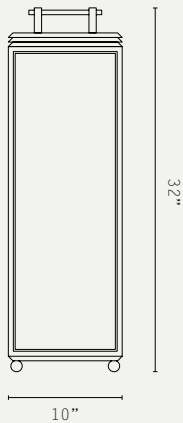

## HAZEL FLOOR LIGHT - PORTABLE

SHORT:

TALL:

**LIGHT SOURCE:**

1W LED MODULE  
2700K COLOUR TEMPERATURE  
120 LUMENS

**DIMMING:**

TOUCH DIMMING (HOLD BUTTON)

**POWER SOURCE:**

LI-ION RECHARGABLE BATTERY  
14 HOUR BATTERY LIFE  
USB-C CHARGING PORT 2M USB-C  
TO USB-A CABLE INCLUDED

**CERTIFICATIONS:**

UL (ON REQUEST)  
IP44 / DAMP LOCATION

**MATERIALS:**

BRASS, GLASS

**WEIGHT:**

SHORT: 13 LB (APPROX)  
LARGE: 22 LB (APPROX)

**ADDITIONAL INFO:**

DESIGNED BY ADAM YEATS 2015  
MADE IN ENGLAND

**METAL FINISHES:**

**GLASS OPTIONS:**

**PRODUCT CODES:**

**SHORT**

U.HAZ.FS.AB.CG.BA - ANTIQUE BRASS / CLEAR GLASS  
U.HAZ.FS.BZ.CG.BA - BRONZE / CLEAR GLASS  
U.HAZ.FS.AB.CRG.BA - ANTIQUE BRASS / CLEAR REEDED GLASS  
U.HAZ.FS.BZ.CRG.BA - BRONZE / CLEAR REEDED GLASS