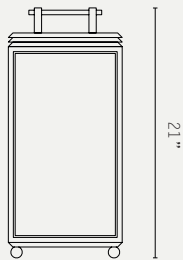

## HAZEL FLOOR LIGHT - PORTABLE

SHORT:

TALL:

**LIGHT SOURCE:**

1W LED MODULE  
2700K COLOUR TEMPERATURE  
120 LUMENS

**DIMMING:**

TOUCH DIMMING (HOLD BUTTON)

**POWER SOURCE:**

SHORT: 13 LB (APPROX)  
LARGE: 22 LB (APPROX)

**ADDITIONAL INFO:**

DESIGNED BY ADAM YEATS 2015  
MADE IN ENGLAND

**METAL FINISHES:**

**GLASS OPTIONS:**

**PRODUCT CODES:**

**SHORT**

U.HAZ.FS.AB.CG.BA - ANTIQUE BRASS / CLEAR GLASS  
U.HAZ.FS.BZ.CG.BA - BRONZE / CLEAR GLASS  
U.HAZ.FS.AB.CRG.BA - ANTIQUE BRASS / CLEAR REEDED GLASS  
U.HAZ.FS.BZ.CRG.BA - BRONZE / CLEAR REEDED GLASS