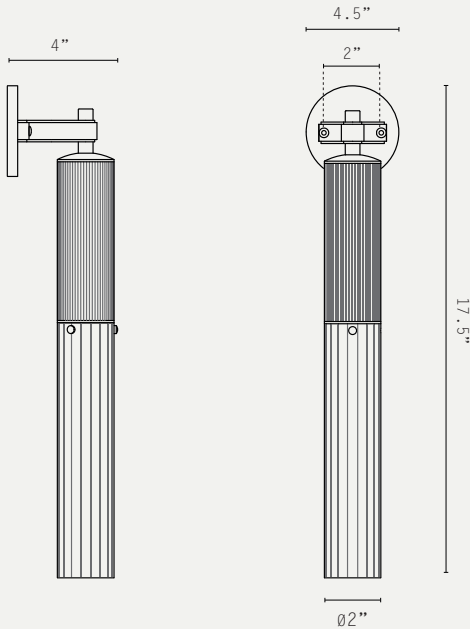

FLUME WALL LIGHT (US WIRED)

LIGHT SOURCE:

GU10 LAMP BASE (4W MAX, LED)
1.4" MAX DIAMETER

LAMP SUPPLIED:

1 X GU10 MR11 / 3000K / 4W /
250 LUMENS

DIMMABLE:

PHASE DIMMING (USING SUPPLIED
LAMP)

VOLTAGE:

120V AC

CERTIFICATIONS:

UL / cUL

MATERIALS:

BRASS, GLASS

WEIGHT:

3 LB (APPROX)

ADDITIONAL INFO:

SUPPLIED WITH ADAPTOR DISC FOR
4" JUNCTION BOX

DESIGNED BY WILL EARL 2019
MADE IN ENGLAND

METAL FINISHES:

-  ANTIQUE BRASS
-  BRONZE
-  SATIN BRASS
-  SATIN NICKEL

GLASS OPTIONS:

-  CLEAR REEDED GLASS
-  FROSTED REEDED GLASS