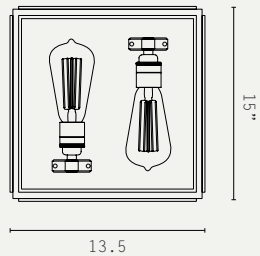

## ELM CEILING LIGHT (US WIRED)

**LIGHT SOURCE:**

E26 LAMP BASE (40W MAX)

**MATERIALS:**

BRASS, GLASS

**LAMP SUPPLIED:**

2 X E26 / ST64 LED / 2200K /  
4W / 300 LUMENS

**WEIGHT:**

7.5 LB (APPROX)

**DIMMABLE:**

PHASE DIMMING (USING SUPPLIED  
LAMP)

**ADDITIONAL INFO:**

DESIGNED BY ADAM YEATS 2015  
MADE IN ENGLAND

**VOLTAGE:**

120V AC

**CERTIFICATIONS:**