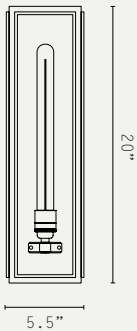

ASH WALL LIGHT (US WIRED)

SMALL:

MEDIUM:

LARGE:

projection: 6"

LIGHT SOURCE:

E26 (40W MAX)

LAMP SUPPLIED:

BRASS, GLASS

WEIGHT:

SMALL: 4 LB (APPROX)
MEDIUM: 5 LB (APPROX)
LARGE: 10 LB (APPROX)

ADDITIONAL INFO:

DESIGNED BY ADAM YEATS 2015
MADE IN ENGLAND

METAL FINISHES:

GLASS OPTIONS:

PRODUCT CODES: