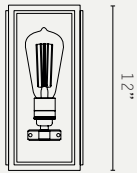

ASH WALL LIGHT (US WIRED)

SMALL:

MEDIUM:

LARGE:

projection: 6"

LIGHT SOURCE:

E26 (40W MAX)

LAMP SUPPLIED:

BRASS, GLASS

WEIGHT:

SMALL: 4 LB (APPROX)
MEDIUM: 5 LB (APPROX)
LARGE: 10 LB (APPROX)

ADDITIONAL INFO:

DESIGNED BY ADAM YEATS 2015
MADE IN ENGLAND

METAL FINISHES:

GLASS OPTIONS:

PRODUCT CODES: