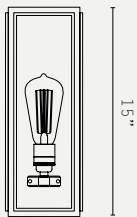

ASH WALL LIGHT (US WIRED)

SMALL:

MEDIUM:

LARGE:

projection: 6"

LIGHT SOURCE:

E26 (40W MAX)

LAMP SUPPLIED:

BRASS, GLASS

WEIGHT:

SMALL: 4 LB (APPROX)
MEDIUM: 5 LB (APPROX)
LARGE: 10 LB (APPROX)

ADDITIONAL INFO:

DESIGNED BY ADAM YEATS 2015
MADE IN ENGLAND

METAL FINISHES:

GLASS OPTIONS:

PRODUCT CODES: