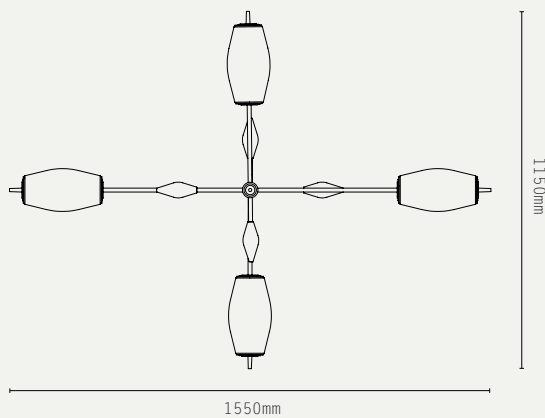

### HANGING OPTIONS:

DROP ROD AT 100MM INCREMENTS

### ADDITIONAL INFO:

DESIGNED BY WILL EARL 2021  
MADE IN ENGLAND

SIDE

TOP

\*choose total drop - longer drop available at extra cost