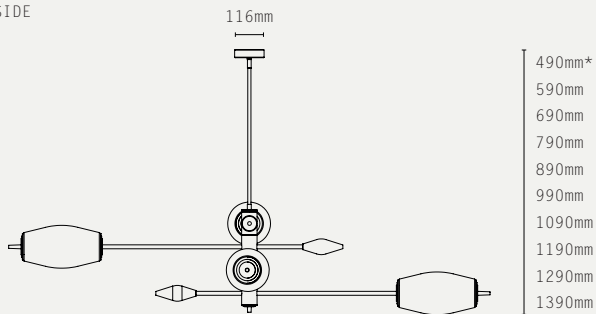

ADDITIONAL INFO:

DESIGNED BY WILL EARL 2021
MADE IN ENGLAND

SIDE

TOP