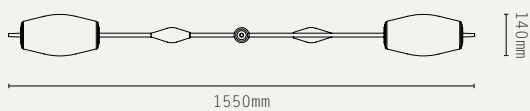

*choose total drop - longer drop available at extra cost

METAL FINISHES:

- ANTIQUE BRASS
- BRONZE
- SATIN BRASS
- SATIN NICKEL

PRODUCT CODES:

- SNV.P2.AB - ANTIQUE BRASS / OPAL GLASS
- SNV.P2.BZ - BRONZE / OPAL GLASS
- SNV.P2.SB - SATIN BRASS / OPAL GLASS
- SNV.P2.SN - SATIN NICKEL / OPAL GLASS