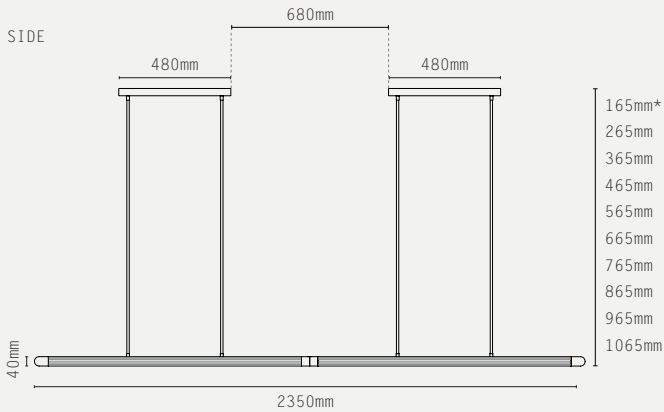

STRATA 2400 PENDANT

*choose total drop - longer drop available at extra cost

LIGHT SOURCE:

LINEAR 24V LED MODULE / 2700K
64W / 7980 LUMENS

DIMMING:

PHASE (MAINS) DIMMING USING
SUPPLIED 2 X 24V DRIVER

VOLTAGE:

24V D.C (DRIVER LOCATED IN
EACH CEILING CANOPY)

CERTIFICATIONS:

CE / UKCA

MATERIALS:

BRASS, GLASS

WEIGHT:

22 KG (APPROX)

OPTIONAL ACCESSORIES:

DALI DRIVER

0-10V DRIVER

SUSPENSION:

DROP ROD AT 100MM INCREMENTS

ADDITIONAL INFO:

DESIGNED BY WILL EARL 2024

MADE IN ENGLAND

METAL FINISHES: