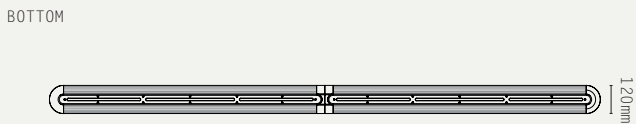

STRATA 2400 PENDANT

*choose total drop - longer drop available at extra cost

LIGHT SOURCE:

LINEAR 24V LED MODULE / 2700K
64W / 7980 LUMENS

DIMMING:

PHASE (MAINS) DIMMING USING
SUPPLIED 2 X 24V DRIVER

VOLTAGE:

24V D.C (DRIVER LOCATED IN
EACH CEILING CANOPY)

CERTIFICATIONS:

CE / UKCA

MATERIALS:

BRASS, GLASS

WEIGHT:

22 KG (APPROX)

OPTIONAL ACCESSORIES:

DALI DRIVER

0-10V DRIVER

SUSPENSION:

DROP ROD AT 100MM INCREMENTS

ADDITIONAL INFO:

DESIGNED BY WILL EARL 2024

MADE IN ENGLAND

METAL FINISHES: