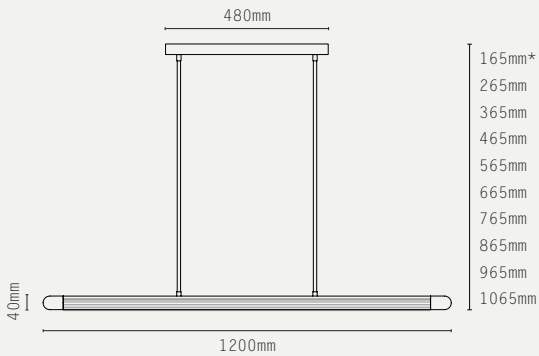

CE / UKCA

MATERIALS:

BRASS, GLASS

WEIGHT:

11 KG (APPROX)

OPTIONAL ACCESSORIES:

DALI DRIVER
0-10V DRIVER

SUSPENSION:

DROP ROD AT 100MM INCREMENTS

ADDITIONAL INFO:

DESIGNED BY WILL EARL 2024

MADE IN ENGLAND

SIDE

BOTTOM

*choose total drop - longer drop available at extra cost

METAL FINISHES: