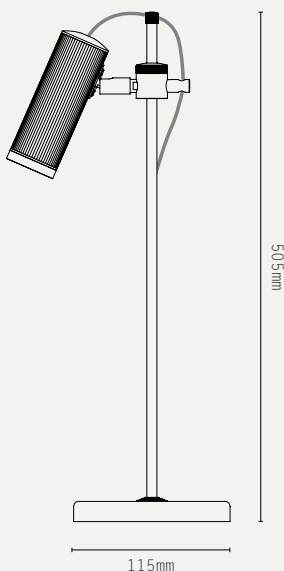

SPOT DESK LIGHT

LIGHT SOURCE:

GU10 LAMP BASE
(12W MAX LED ONLY / 35MM MAX
LAMP DIAMETER)

LAMP SUPPLIED:

1 X GU10 MR11 LED / 2700K /
3.6W / 290 LUMENS / 36° BEAM

VOLTAGE:

240V AC (CLASS II)

CERTIFICATIONS:

CE / UKCA

MATERIALS:

BRASS, NATURAL STONE

WEIGHT:

3 KG (APPROX)

FLEX:

2M COTTON BRAIDED FLEX WITH
INLINE ON/OFF SWITCH

OPTIONS / ACCESSORIES:

- 5A PLUG
- DESK FIXING
- INLINE DIMMER SWITCH

ADDITIONAL INFO:

DESIGNED BY WILL EARL 2019
MADE IN ENGLAND

METAL FINISHES:

-  ANTIQUE BRASS
-  SATIN BRASS
-  SATIN NICKEL

STONE OPTIONS:

-  BLACK MARBLE
-  TRAVERTINE