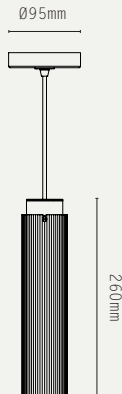

SPOT PRO PENDANT

LIGHT SOURCE:

GU10 LAMP BASE
(12W MAX, LED ONLY)

LAMP SUPPLIED:

1 X GU10 / 2700K / 5W / 350
LUMENS / 97 CRI

DIMMING:

PHASE (MAINS) DIMMING

VOLTAGE:

240V AC (CLASS I)

CERTIFICATIONS:

CE / UKCA

MATERIALS:

BRASS

WEIGHT:

0.75 KG (APPROX)

SUSPENSION:

ADJUSTABLE BRAIDED CABLE

ADDITIONAL INFO:

DESIGNED BY WILL EARL 2024

MADE IN ENGLAND

SPOT PRO 160 PENDANT:

SPOT PRO 260 PENDANT:

METAL FINISHES:

-  ANTIQUE BRASS
-  BRONZE
-  SATIN BRASS
-  SATIN NICKEL

PRODUCT CODES:

- SPOT PRO 160
- SPP.P16.AB - ANTIQUE BRASS
 - SPP.P16.BZ - BRONZE
 - SPP.P16.SB - SATIN BRASS
 - SPP.P16.SN - SATIN NICKEL
- SPOT PRO 260
- SPP.P26.AB - ANTIQUE BRASS
 - SPP.P26.BZ - BRONZE
 - SPP.P26.SB - SATIN BRASS
 - SPP.P26.SN - SATIN NICKEL