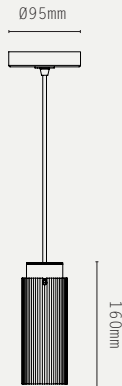

SPOT PRO PENDANT

LIGHT SOURCE:

GU10 LAMP BASE
(12W MAX, LED ONLY)

LAMP SUPPLIED:

1 X GU10 / 2700K / 5W / 350
LUMENS / 97 CRI

DIMMING:

PHASE (MAINS) DIMMING

VOLTAGE:

240V AC (CLASS I)

CERTIFICATIONS:

CE / UKCA

MATERIALS:

BRASS

WEIGHT:

0.75 KG (APPROX)

SUSPENSION:

ADJUSTABLE BRAIDED CABLE

ADDITIONAL INFO:

DESIGNED BY WILL EARL 2024

MADE IN ENGLAND

SPOT PRO 160 PENDANT:

SPOT PRO 260 PENDANT:

METAL FINISHES:

-  ANTIQUE BRASS
-  BRONZE
-  SATIN BRASS
-  SATIN NICKEL

PRODUCT CODES:

- SPOT PRO 160
- SPP.P16.AB - ANTIQUE BRASS
 - SPP.P16.BZ - BRONZE
 - SPP.P16.SB - SATIN BRASS
 - SPP.P16.SN - SATIN NICKEL
- SPOT PRO 260
- SPP.P26.AB - ANTIQUE BRASS
 - SPP.P26.BZ - BRONZE
 - SPP.P26.SB - SATIN BRASS
 - SPP.P26.SN - SATIN NICKEL