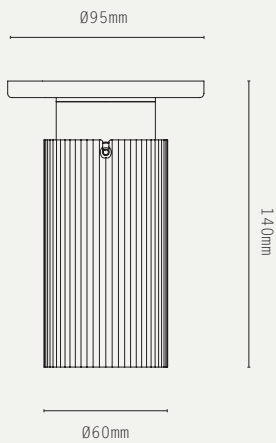

### LIGHT SOURCE:

GU10 LAMP BASE  
(12W MAX, LED ONLY)

### WEIGHT:

0.5 KG (APPROX)