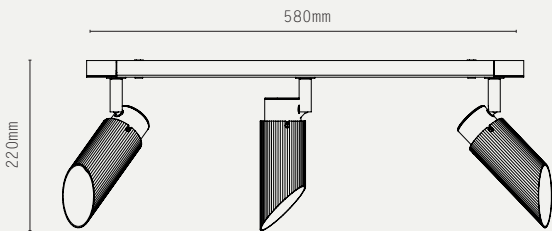

SPOT PRO TRIPLE CEILING LIGHT

LIGHT SOURCE:

GU10 LAMP BASE
(12W MAX, LED ONLY)

LAMP SUPPLIED:

3 X GU10 / 2700K / 5W /
350 LUMENS / 97 CRI / 36° BEAM

DIMMING:

PHASE (MAINS) DIMMING

VOLTAGE:

240V AC (CLASS I)

CERTIFICATIONS:

CE / UKCA

MATERIALS:

BRASS

WEIGHT:

4 KG (APPROX)

ADDITIONAL INFO:

350° ROTATION / 90° TILT
DESIGNED BY WILL EARL 2024
MADE IN ENGLAND

METAL FINISHES:

-  ANTIQUE BRASS
-  BRONZE
-  SATIN BRASS
-  SATIN NICKEL

PRODUCT CODES:

- SPP.C.3L.AB - ANTIQUE BRASS
- SPP.C.3L.BZ - BRONZE
- SPP.C.3L.SB - SATIN BRASS
- SPP.C.3L.SN - SATIN NICKEL