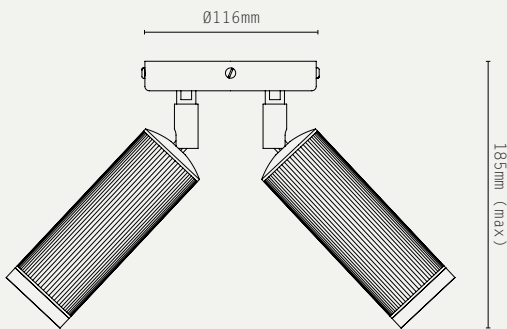

SPOT DOUBLE CEILING LIGHT

LIGHT SOURCE:

GU10 LAMP BASE
(12W MAX LED ONLY / 35MM MAX
LAMP DIAMETER)

LAMP SUPPLIED:

2 X GU10 MR11 LED / 2700K /
3.6W / 290 LUMENS / 36° BEAM

DIMMABLE:

PHASE (MAINS) DIMMING (USING
SUPPLIED LAMP)

VOLTAGE:

240V AC (CLASS I)

CERTIFICATIONS:

CE / UKCA

MATERIALS:

BRASS

WEIGHT:

1.5 KG (APPROX)

ADDITIONAL INFO:

DESIGNED BY WILL EARL 2019

MADE IN ENGLAND

METAL FINISHES:

-  ANTIQUE BRASS
-  BRONZE
-  SATIN BRASS
-  SATIN NICKEL

PRODUCT CODES:

- SP.2.AB - ANTIQUE BRASS
- SP.2.BZ - BRONZE
- SP.2.SB - SATIN BRASS
- SP.2.SN - SATIN NICKEL