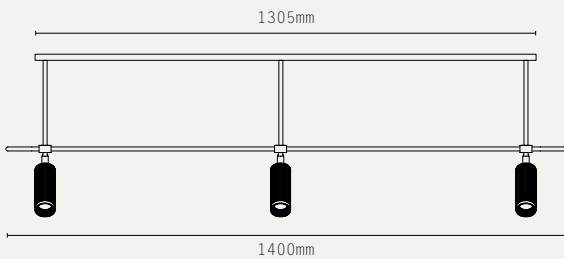

SPOT PENDANT - 6 SPOT

LIGHT SOURCE:

GU10 LAMP BASE
(12W MAX LED ONLY / 35MM MAX
LAMP DIAMETER)

LAMP SUPPLIED:

6 X GU10 MR11 LED / 2700K /
3.6W / 290 LUMENS / 36° BEAM

DIMMABLE:

PHASE (MAINS) DIMMING (USING
SUPPLIED LAMP)

VOLTAGE:

240V AC (CLASS I)

CERTIFICATIONS:

CE / UKCA

MATERIALS:

BRASS

WEIGHT:

10.5 KG (APPROX)

HANGING OPTIONS:

- 2.5M SUSPENSION WIRE WITH
BRAIDED CABLE
- DROP ROD AT 100MM INCREMENTS
(SPECIFY DROP WHEN ORDERING)

ADDITIONAL INFO:

- CEILING CANOPY IN BLACK
POWDER-COATED STEEL
- DESIGNED BY WILL EARL 2019
- MADE IN ENGLAND