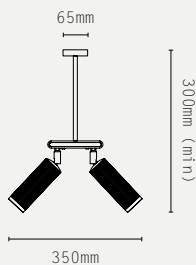

SPOT PENDANT - 6 SPOT

LIGHT SOURCE:

GU10 LAMP BASE
(12W MAX LED ONLY / 35MM MAX
LAMP DIAMETER)

LAMP SUPPLIED:

6 X GU10 MR11 LED / 2700K /
3.6W / 290 LUMENS / 36° BEAM

DIMMABLE:

PHASE (MAINS) DIMMING (USING
SUPPLIED LAMP)

VOLTAGE:

240V AC (CLASS I)

CERTIFICATIONS:

CE / UKCA

MATERIALS:

BRASS

WEIGHT:

10.5 KG (APPROX)

HANGING OPTIONS:

- 2.5M SUSPENSION WIRE WITH
BRAIDED CABLE
- DROP ROD AT 100MM INCREMENTS
(SPECIFY DROP WHEN ORDERING)

ADDITIONAL INFO:

- CEILING CANOPY IN BLACK
POWDER-COATED STEEL
- DESIGNED BY WILL EARL 2019
- MADE IN ENGLAND