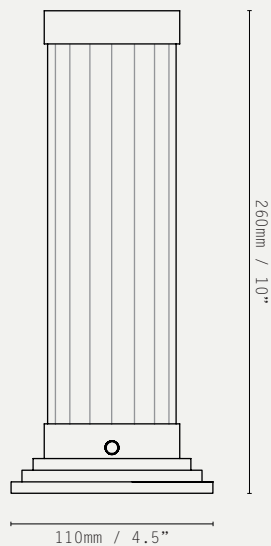

PORTO - PORTABLE TABLE LIGHT

LIGHT SOURCE:

1W LED MODULE / 2700K /
120 LUMENS

DIMMING:

TOUCH DIMMING (HOLD BUTTON)

POWER SOURCE:

LI-ION RECHARGABLE BATTERY
7 HOUR BATTERY LIFE
USB-C CHARGING PORT ON BASE
2M USB-C TO USB-A CABLE
INCLUDED

CERTIFICATIONS:

CE / UKCA
IP43

MATERIALS:

BRASS, GLASS

WEIGHT:

1.4 KG (APPROX)

OPTIONS / ACCESSORIES:

- DESK FIXING (HARD WIRED)
- 10 PORT USB CHARGER