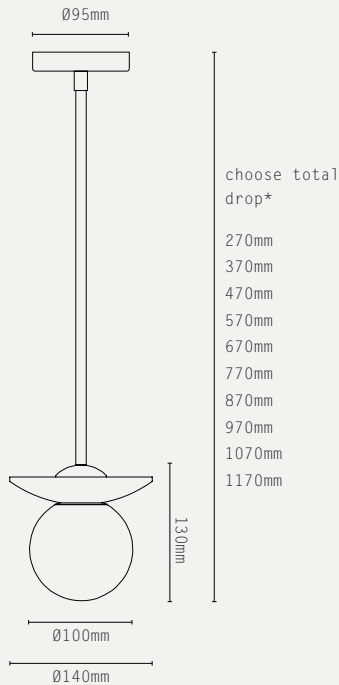

ORBIT PENDANT - DROP ROD

*longer drop available at extra cost

LIGHT SOURCE:

G9 LAMP BASE
(12W MAX, LED ONLY)

LAMP SUPPLIED:

1 X G9 LED / 2700K / 3W /
250 LUMENS

DIMMABLE:

PHASE (MAINS) DIMMING (USING
SUPPLIED LAMP)

VOLTAGE:

240V AC (CLASS I)

CERTIFICATIONS:

CE / UKCA

MATERIALS:

BRASS, OPAL GLASS,
NATURAL STONE

WEIGHT:

3 KG (APPROX)

HANGING OPTIONS:

DROP ROD AT 100MM INCREMENTS

ADDITIONAL INFO:

DESIGNED BY WILL EARL 2022

MADE IN ENGLAND

ROD / CANOPY FINISHES:

-  ANTIQUE BRASS (AB)
-  BRONZE (BZ)
-  SATIN BRASS (SB)
-  SATIN NICKEL (SN)