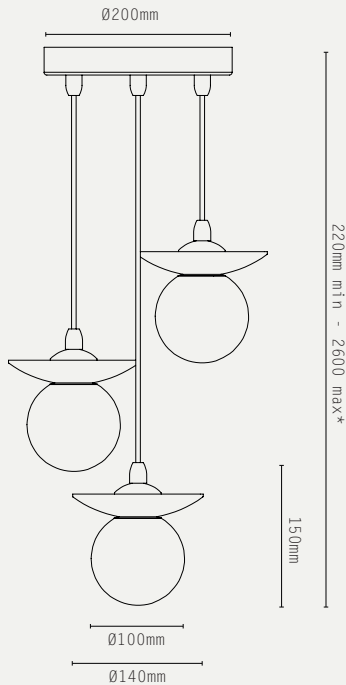

ORBIT PENDANT - 3 DROP GROUPING

*longer drop available at extra cost

LIGHT SOURCE:

G9 LAMP BASE
(12W MAX, LED ONLY)

LAMP SUPPLIED:

3 X G9 LED / 2700K / 3W /
250 LUMENS

DIMMABLE:

PHASE (MAINS) DIMMING (USING
SUPPLIED LAMP)

VOLTAGE:

240V AC (CLASS I)

CERTIFICATIONS:

CE / UKCA

MATERIALS:

BRASS, OPAL GLASS,
NATURAL STONE

WEIGHT:

9 KG (APPROX)

HANGING OPTIONS:

ADJUSTABLE BRAIDED CABLE

ADDITIONAL INFO:

DESIGNED BY WILL EARL 2022

MADE IN ENGLAND

CANOPY FINISHES:

- ANTIQUE BRASS (AB)
- BRONZE (BZ)
- SATIN BRASS (SB)
- SATIN NICKEL (SN)

SURROUND OPTIONS:

- BLACK MARBLE (BM)
- GREEN MARBLE (GM)
- RED MARBLE (RM)
- TRAVERTINE (TV)
- RIDGED ANTIQUE (RAB)
- RIDGED BRONZE (RBZ)
- RIDGED SATIN BRASS (RSB)
- RIDGED NICKEL (RSN)
- CAST ANTIQUE (CAB)
- CAST BRONZE (CBZ)

PRODUCT CODES / CODE BUILDER

ORB.P3.
└─┬ SURROUND OPTION (SEE ABOVE)
└─┬ CANOPY / CORD GRIP FINISH (SEE ABOVE)