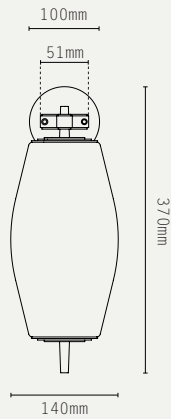

NOVA WALL LIGHT

LIGHT SOURCE:

E27 LAMP BASE (20W MAX)

MATERIALS:

BRASS, GLASS

LAMP SUPPLIED:

1 X E27 LED / 2700K / 5.5W /
470 LUMENS

WEIGHT: