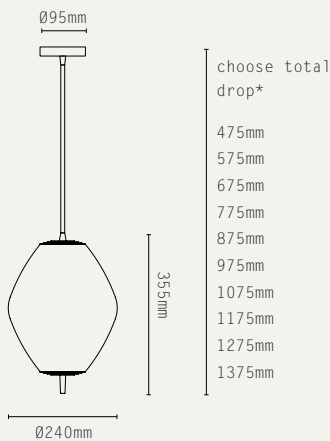

NOVA TALL PENDANT

CABLE:

DROP ROD:

*longer drop available at extra cost

LIGHT SOURCE:

E27 LAMP BASE (20W MAX)

LAMP SUPPLIED:

1 X E27 LED / 2700K / 8.5W / 470 LUMENS

WEIGHT:

5.5 KG (APPROX)

HANGING OPTIONS:

- SUSPENSION WIRE WITH CABLE
- DROP ROD AT 100MM INCREMENTS

ADDITIONAL INFO:

DESIGNED BY WILL EARL 2020

MADE IN ENGLAND

METAL FINISHES: