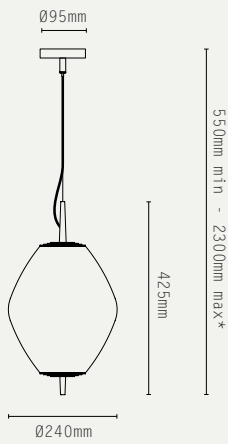

NOVA TALL PENDANT

CABLE:

DROP ROD:

*longer drop available at extra cost

LIGHT SOURCE:

E27 LAMP BASE (20W MAX)

LAMP SUPPLIED:

1 X E27 LED / 2700K / 8.5W / 470 LUMENS

WEIGHT:

5.5 KG (APPROX)

HANGING OPTIONS:

- SUSPENSION WIRE WITH CABLE
- DROP ROD AT 100MM INCREMENTS

ADDITIONAL INFO:

DESIGNED BY WILL EARL 2020

MADE IN ENGLAND

METAL FINISHES: