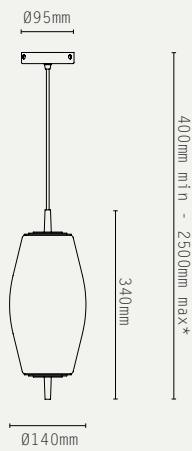

NOVA SLIM PENDANT

LIGHT SOURCE:

E27 LAMP BASE (20W MAX)

MATERIALS:

BRASS, GLASS

LAMP SUPPLIED:

1 X E27 LED / 2700K / 5.5W /
470 LUMENS

WEIGHT:

1.8 KG (APPROX)

DIMMABLE:

PHASE (MAINS) DIMMING (USING
SUPPLIED LAMP)

HANGING OPTIONS:

- ADJUSTABLE BRAIDED CABLE
- DROP ROD AT 100MM INCREMENTS

VOLTAGE:

240V AC (CLASS II)

ADDITIONAL INFO:

NOV.PSL.R.SB.MO - SATIN BRASS / OPAL GLASS / DROP ROD

NOV.PSL.R.SN.MO - SATIN NICKEL / OPAL GLASS / DROP ROD

CABLE:

DROP ROD

*longer drop available at extra cost