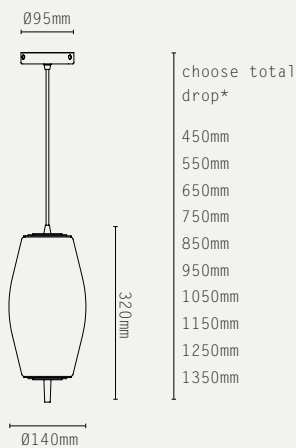

NOVA SLIM PENDANT

LIGHT SOURCE:

E27 LAMP BASE (20W MAX)

MATERIALS:

BRASS, GLASS

LAMP SUPPLIED:

1 X E27 LED / 2700K / 5.5W /
470 LUMENS

WEIGHT:

NOV.PSL.R.SB.MO - SATIN BRASS / OPAL GLASS / DROP ROD

NOV.PSL.R.SN.MO - SATIN NICKEL / OPAL GLASS / DROP ROD

CABLE:

DROP ROD

*longer drop available at extra cost