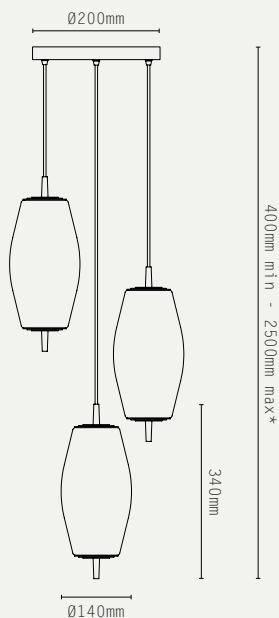

NOVA SLIM PENDANT - 3 DROP GROUPING

*longer cable available at extra cost

LIGHT SOURCE:

E27 LAMP BASE (20W MAX)

LAMP SUPPLIED:

3 X E27 / 2700K / 5.5W /
470 LUMENS

DIMMABLE:

PHASE (MAINS) DIMMING (USING
SUPPLIED LAMP)

VOLTAGE:

240V AC (CLASS II)

CERTIFICATIONS:

CE / UKCA

MATERIALS:

BRASS, GLASS

WEIGHT:

6 KG (APPROX)

HANGING OPTIONS:

- ADJUSTABLE BRAIDED CABLE
- DROP ROD (ON REQUEST)

ADDITIONAL INFO:

DESIGNED BY WILL EARL 2021

MADE IN ENGLAND

METAL FINISHES:

-  ANTIQUE BRASS
-  BRONZE
-  SATIN BRASS
-  SATIN NICKEL

PRODUCT CODES: