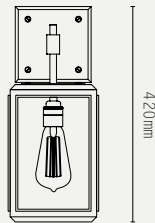

LILAC WALL LIGHT

SHORT:

TALL:

LIGHT SOURCE:

E27 LAMP BASE (40W MAX)

LAMP SUPPLIED:

SHORT: E27 / 2200K / 4W / 400LM

TALL: E27 / 2200K / 4W / 300LM

MATERIALS:

BRASS, MATTE BLACK ALUMINIUM

(WALL PLATE), GLASS

WEIGHT:

SHORT: 2 KG (APPROX)

TALL: 3.7 KG (APPROX)

ADDITIONAL INFO:

DESIGNED BY ADAM YEATS 2021