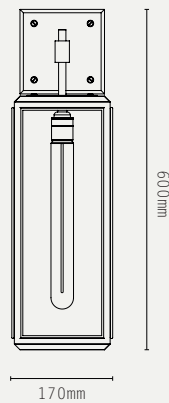

LILAC WALL LIGHT

SHORT:

TALL:

LIGHT SOURCE:

E27 LAMP BASE (40W MAX)

LAMP SUPPLIED:

SHORT: E27 / 2200K / 4W / 400LM

TALL: E27 / 2200K / 4W / 300LM

MATERIALS:

BRASS, MATTE BLACK ALUMINIUM

(WALL PLATE), GLASS

WEIGHT:

SHORT: 2 KG (APPROX)

TALL: 3.7 KG (APPROX)

ADDITIONAL INFO:

DESIGNED BY ADAM YEATS 2021