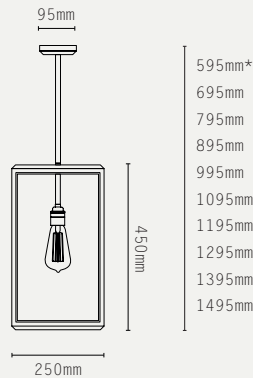

HAZEL PENDANT - IP43

SMALL:

LARGE:

*choose total drop - longer drop available at extra cost

LIGHT SOURCE:

E27 LAMP BASE (40W MAX)

MATERIALS:

BRASS, GLASS

LAMP SUPPLIED:

SMALL: E27 / 2200K / 4W / 400LM

WEIGHT:

SMALL: 4 KG (APPROX)

LGE: 4 X E27 / 2200K / 4W / 300LM

LARGE: 8.5 KG (APPROX)

DIMMABLE:

PHASE (MAINS) DIMMING (USING SUPPLIED LAMP)

HANGING OPTIONS:

DROP ROD AT 100MM INCREMENTS

ADDITIONAL INFO:

DESIGNED BY ADAM YEATS 2015

VOLTAGE:

240V AC (CLASS I)

MADE IN ENGLAND

CERTIFICATIONS: