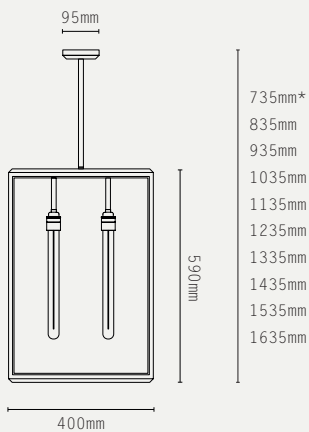

HAZEL PENDANT - IP43

SMALL:

LARGE:

*choose total drop - longer drop available at extra cost

LIGHT SOURCE:

E27 LAMP BASE (40W MAX)

MATERIALS:

BRASS, GLASS

LAMP SUPPLIED:

SMALL: E27 / 2200K / 4W / 400LM

WEIGHT:

SMALL: 4 KG (APPROX)

LGE: 4 X E27 / 2200K / 4W / 300LM

LARGE: 8.5 KG (APPROX)

DIMMABLE:

PHASE (MAINS) DIMMING (USING SUPPLIED LAMP)

HANGING OPTIONS:

DROP ROD AT 100MM INCREMENTS

ADDITIONAL INFO:

DESIGNED BY ADAM YEATS 2015

VOLTAGE:

240V AC (CLASS I)

MADE IN ENGLAND

CERTIFICATIONS: