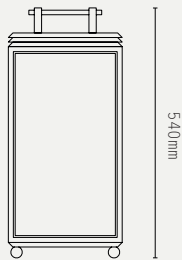

HAZEL FLOOR LIGHT - MAINS

SHORT:

TALL:

LIGHT SOURCE:

6W LED MODULE
2700K COLOUR TEMPERATURE
120 LUMENS

VOLTAGE:

240V AC (CLASS I)

CERTIFICATIONS:

CE / UKCA
IP44

MATERIALS:

BRASS, GLASS

WEIGHT:

SHORT: 6 KG (APPROX)
LARGE: 10 KG (APPROX)

FLEX:

3M BLACK BRAIDED FLEX

OPTIONS / ACCESSORIES: