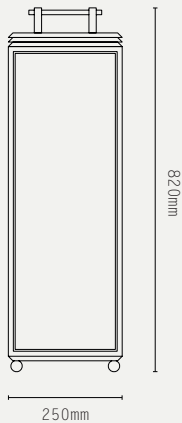

HAZEL FLOOR LIGHT - MAINS

SHORT:

TALL:

LIGHT SOURCE:

6W LED MODULE
2700K COLOUR TEMPERATURE
120 LUMENS

VOLTAGE:

240V AC (CLASS I)

CERTIFICATIONS:

CE / UKCA
IP44

MATERIALS:

BRASS, GLASS

WEIGHT:

SHORT: 6 KG (APPROX)
LARGE: 10 KG (APPROX)

FLEX:

3M BLACK BRAIDED FLEX

OPTIONS / ACCESSORIES: