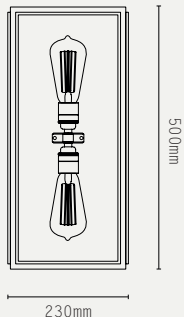

## BIRCH WALL LIGHT

SMALL:

MEDIUM:

LARGE:

projection: 145mm

**LIGHT SOURCE:**

E27 LAMP BASE (40W MAX)

**MATERIALS:**

BRASS, GLASS

**LAMP SUPPLIED:**

SMALL: E27 / 2200K / 4W / 400LM

MEDIUM: E27 / 2200K / 4W / 400LM

LARGE: E27 / 2200K / 4W / 300LM

**WEIGHT:**

SMALL: 2.3 KG (APPROX)

MEDIUM: 2.8 KG (APPROX)

LARGE: 4.3 KG (APPROX)

**DIMMABLE:**

PHASE (MAINS) DIMMING (USING SUPPLIED LAMP)

**ADDITIONAL INFO:**

DESIGNED BY ADAM YEATS 2015  
MADE IN ENGLAND

**VOLTAGE:**

240V AC (CLASS I)

**CERTIFICATIONS:**