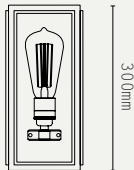

ASH WALL LIGHT

SMALL:

MEDIUM:

LARGE:

projection: 145mm

LIGHT SOURCE:

E27 LAMP BASE (40W MAX)

MATERIALS:

BRASS, GLASS

LAMP SUPPLIED:

SMALL: E27 / 2200K / 4W / 400LM

MEDIUM: E27 / 2200K / 4W / 400LM

LARGE: E27 / 2200K / 4W / 300LM

WEIGHT:

SMALL: 1.9 KG (APPROX)

MEDIUM: 2.3 KG (APPROX)

LARGE: 4.5 KG (APPROX)

DIMMABLE:

PHASE (MAINS) DIMMING (USING SUPPLIED LAMP)

ADDITIONAL INFO:

DESIGNED BY ADAM YEATS 2015
MADE IN ENGLAND

VOLTAGE:

240V AC (CLASS I)

CERTIFICATIONS: