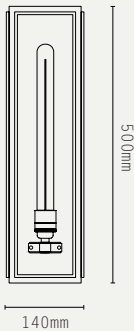

ASH WALL LIGHT

SMALL:

MEDIUM:

LARGE:

projection: 145mm

LIGHT SOURCE:

E27 LAMP BASE (40W MAX)

MATERIALS:

BRASS, GLASS

LAMP SUPPLIED:

SMALL: E27 / 2200K / 4W / 400LM

MEDIUM: E27 / 2200K / 4W / 400LM

LARGE: E27 / 2200K / 4W / 300LM

WEIGHT:

SMALL: 1.9 KG (APPROX)

MEDIUM: 2.3 KG (APPROX)

LARGE: 4.5 KG (APPROX)

DIMMABLE:

PHASE (MAINS) DIMMING (USING SUPPLIED LAMP)

ADDITIONAL INFO:

DESIGNED BY ADAM YEATS 2015
MADE IN ENGLAND

VOLTAGE:

240V AC (CLASS I)

CERTIFICATIONS: