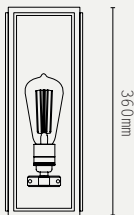

ASH WALL LIGHT

SMALL:

MEDIUM:

LARGE:

projection: 145mm

LIGHT SOURCE:

E27 LAMP BASE (40W MAX)

MATERIALS:

BRASS, GLASS

LAMP SUPPLIED:

SMALL: E27 / 2200K / 4W / 400LM

MEDIUM: E27 / 2200K / 4W / 400LM

LARGE: E27 / 2200K / 4W / 300LM

WEIGHT:

SMALL: 1.9 KG (APPROX)

MEDIUM: 2.3 KG (APPROX)

LARGE: 4.5 KG (APPROX)

DIMMABLE:

PHASE (MAINS) DIMMING (USING SUPPLIED LAMP)

ADDITIONAL INFO:

DESIGNED BY ADAM YEATS 2015
MADE IN ENGLAND

VOLTAGE:

240V AC (CLASS I)

CERTIFICATIONS: